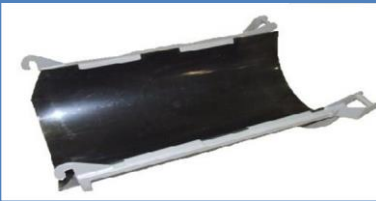

**JUNE 18 SPECIAL #1**

**CESCO STEEL-FRAME  
EXTENSION CHUTE  
ASSEMBLY - PAINTED**

*The Cesco steel-framed chute assembly is the industry standard. Strong construction design and robust to give a long life of heavy usage. Our hard-wearing and sturdy 5mm poly liners give an extended life within the light-weight, heavy-duty chute frames.*

**SAVE OVER 15% OFF** our painted and fully-assembled Extension Chutes

**- ONLY \$315.00 + GST - ANY COLOUR**

**\* Discount also available on our Aluminum-Framed Chute Assemblies\*\* Quote Code CJSP1 for this great rate!**