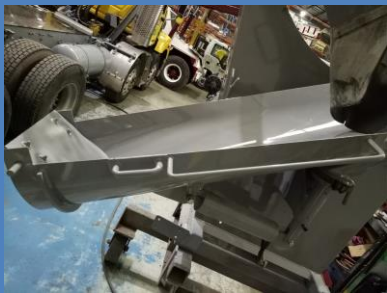

OCT 19 SPECIAL #2

**SAVE \$200.00 OFF ATT/MIXERS AUST. 4mm
LONG SWIVELS with Long Safety Handles
PRIMED * paint options available**

The Forbes *Modified Edition* heavy duty 4mm No. 1 Swivel Chute is precision-manufactured to Cesco's quality, with unique-designed Long Safety Handles on each side of swivel. Still the reliable, heavy-duty, light-weight construction design that has become the industry standard. *SUITS Mixers Australia & ATT/Thai mixer types: -